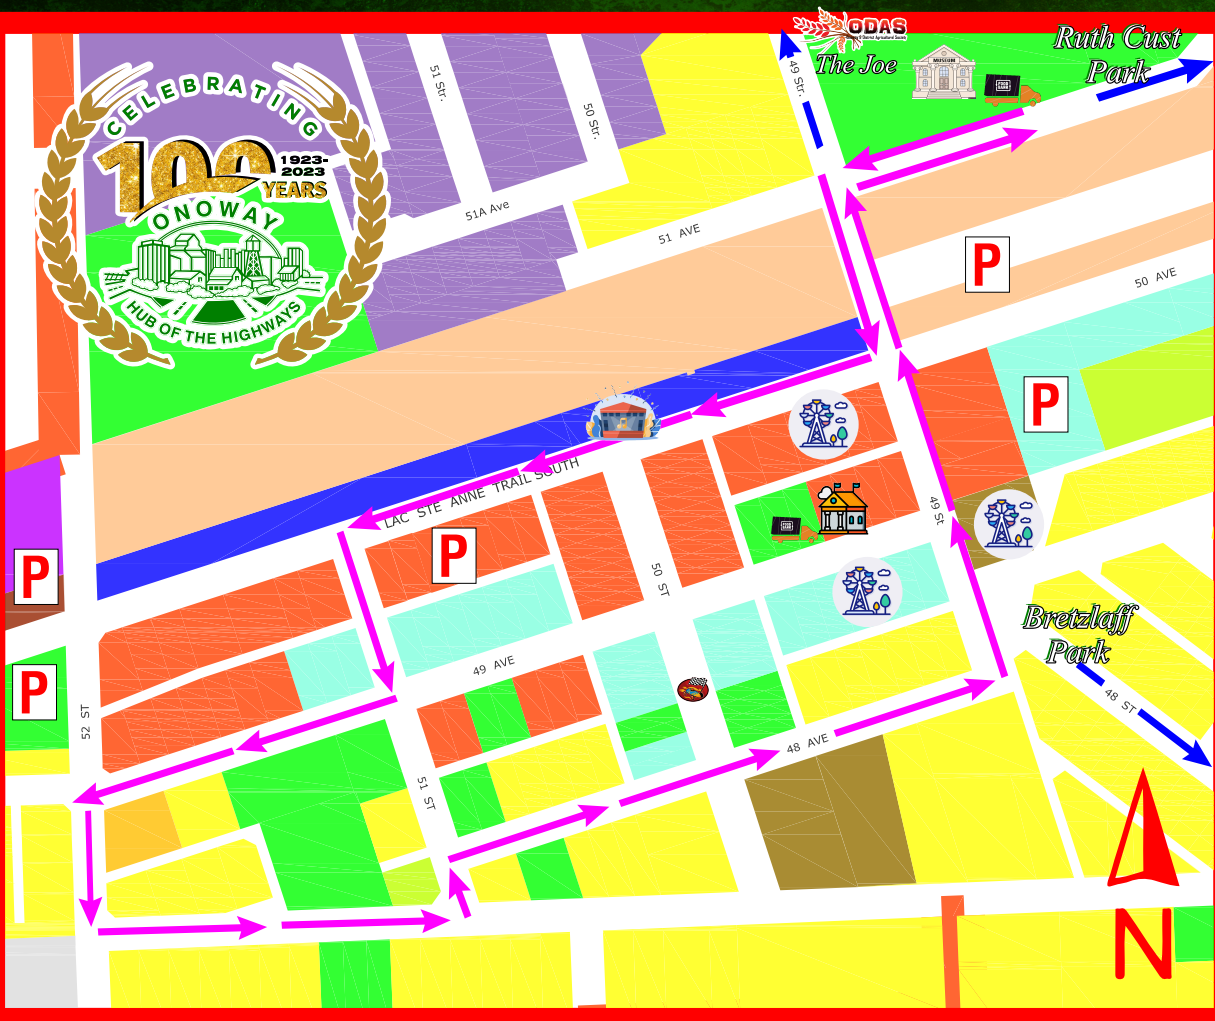

*Onoway Celebrates
100 Years!
June 23 - 25, 2023*

Event Sponsors

Event Sponsors

Saturday, June 24, 2023

- 7:00-9:00AM — ONWAY FISH & GAME & GUN — ONWAY COMMUNITY HALL
PANCAKE BREAKFAST
- 9:30AM -3:30PM — HISTORICAL GUILD SCAVENGER HUNT — CENTENNIAL PARK &
HISTORICAL CENTER
- 10:00AM-11:00AM — CENTENNIAL PARADE — THROUGH THE TOWN
AS IN PREVIOUS YEARS
- 10:00AM-5:00PM — QUILT SHOW AND ONWAY MUSEUM — HERITAGE CENTER (ADM. \$5)
- 10:00AM-4:00PM — AMAZING MILLIONS ART SCULPTURE — BEHIND AMAZING MILLIONS STORE
- 11:00AM-4:30PM — VARIOUS FOOD TRUCKS — VARIOUS LOCATIONS AROUND TOWN
- 11:00AM-3:00PM — FARMERS MARKET — ONWAY ARENA
- 11:00AM-4:30PM — #132 LEGION HALL OPEN HOUSE — ONWAY LEGION
- 11:00AM-11:45PM — CIRCUS VARIETY SHOW BY EDMONTON — CENTENNIAL PARK STAGE
INTERNATIONAL STREET PERFORMERS FESTIVAL
- 11:00AM-3:00PM — ALBERTA MODEL ENGINEERING SOCIETY — THE JOE OUTDOOR RINK
TRAIN RIDE
- 11:45AM-12:30PM — OFFICIAL CENTENNIAL CEREMONIES — CENTENNIAL PARK
CENTENNIAL CUPCAKES WHILE SUPPLIES LAST.
- 12:00PM-4:30PM — ONWAY SOAPBOX DERBY — VETERAN'S WAY/50ST
- 12:00PM-4:00PM — VARIOUS ARTISTS DISPLAY — ONWAY MUSEUM
- 12:00PM-4:00PM — KIDS ZONE — ACROSS FROM COMMUNITY HALL
AND BOTTLE DEPOT
- 12:00PM-4:00PM — INDIGENOUS DANCERS, DRUMMERS, CULTURAL — ONWAY COMMUNITY HALL
- 12:00PM-5:00PM — CAR SHOW & SHINE — LAC STE. ANNE TRAIL
- 12:30PM — RCAF FLYOVER — LAC STE. ANNE TRAIL
- 12:30PM-3:15PM — ROVING ANIMATION BY THE EDMONTON — CORE AREA & FARMERS MARKET
INTERNATIONAL STREET PERFORMERS FESTIVAL
- 12:00PM-4:00PM — CHATEAU LAC STE. ANNE ANNIVERSARY — CHATEAU LAC STE. ANNE
ACTIVITIES
- 2:00PM-3:00PM — ONWAY LEGION PRESENTS: — BRETZLAFF PARK
THE LORD STRATHCONA'S MOUNTED HORSE
- 3:15PM-4:00PM — CIRCUS VARIETY SHOW BY EMDONTON — CENTENNIAL PARK STAGE
INTERNATIONAL STREET PERFORMERS FESTIVAL
- 4:30PM-12:00AM — COMMUNITY PEROGY DINNER AND DANCE. — COMMUNITY HALL
DINNER 4:30PM-6:30, DANCE 7:00PM TO 12:00AM
- 6:00PM-10:30PM — VARIOUS LOCAL BANDS & BEER GARDENS — MUSIC AT THE MAIN STAGE
CENTENNIAL PARK
- 11PM/SUNSET — FIREWORKS — BRETZLAFF PARK